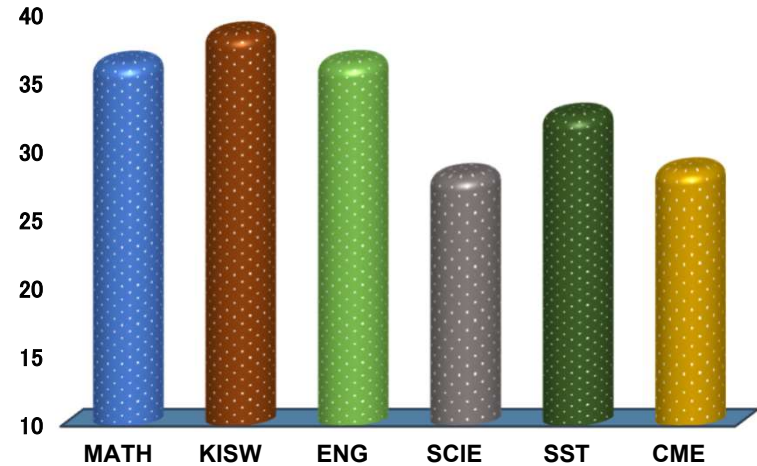

CONSOLATHA LUPEMBE

REGION: NJOMBE

SCHOOL AVERAGE

33.5

DISTRICT: NJOMBE DC

SUBJECT AND GRADE PERFORMANCE ANALYSIS

SUBJECT RANKING

KISWAHILI	38.5	77%	1
ENGLISH	36.4	73%	2
MATHEMATICS	36.4	73%	3
SOCIAL STUDIES	32.6	65%	4
CIVIC AND MORAL EDUCATION	28.6	57%	5
SCIENCE	28.2	56%	6

SUBJECT GRADE ANALYSIS

SUBJECT/GRADE	A	B	C	D	F
MATHEMATICS	15	17	6	3	0
KISWAHILI	15	22	4	0	0
ENGLISH	16	14	10	1	0
SCIENCE	3	9	23	5	1
SOCIAL STUDIES	4	23	12	2	0
CIVIC AND MORAL	2	12	18	9	0

OVERALL GRADE ANALYSIS

A	7	41	9%
B	24		30%
C	9		11%
D	1		1%
F	0		0%

CHART SUBJECT ANALYSIS

BOYS VS GIRLS PERFORMANCE

	SAT		SAT	41
	21		20	
	33%		33%	

REGISTERED	41	100%
SEATED	41	100%
ABSENTEES	0	0%
PASSED	40	98%
FAILED	1	2%